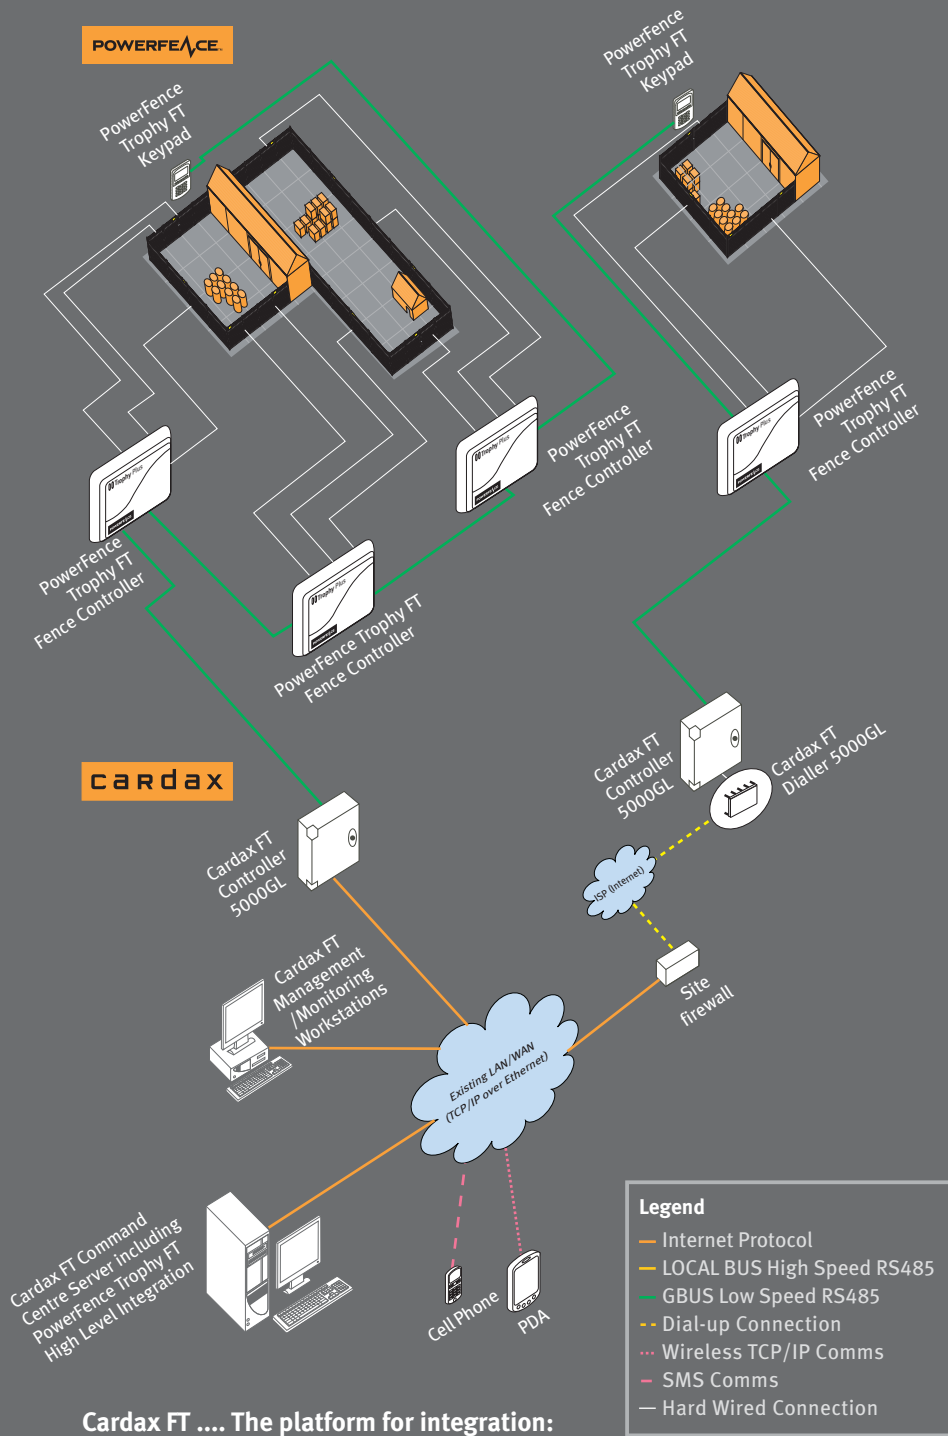

PowerFence™ Trophy FT

Cardax FT The platform for integration:

- Electronic access control
- PhotoID
- Intruder alarms
- Interfaces for other systems:
 - DVR, Intercom, Elevator, Building Management, People Management ...
- Cardax FT Online Manager web interface
- PowerFence™ Trophy FT perimeter security